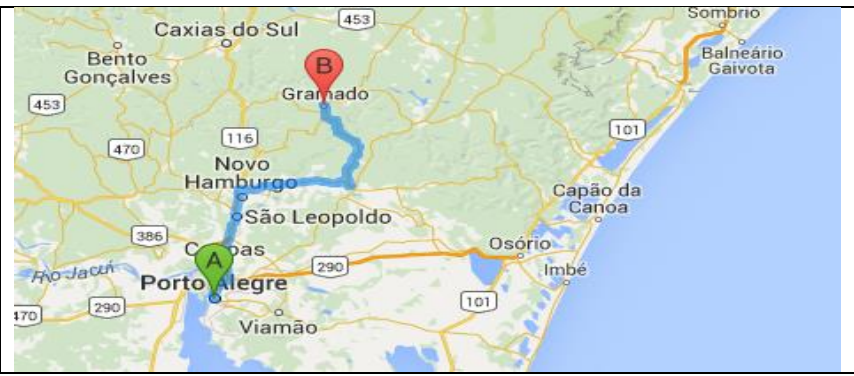

Accommodation – hotels and guesthouses / IWARA2016

The [FAURGS event center](#) is located in the center of [Gramado](#) on *São Pedro Street, 663, Phone: (+5554) 3286-4179*. Gramado is located 125 km from Porto Alegre, the capital of *Rio Grande do Sul* State. We recommend participants to stay in hotels or guesthouses located the closest to the workshop location. To assist in this task, we provide below a list of hotels and guesthouses in Gramado and surroundings.